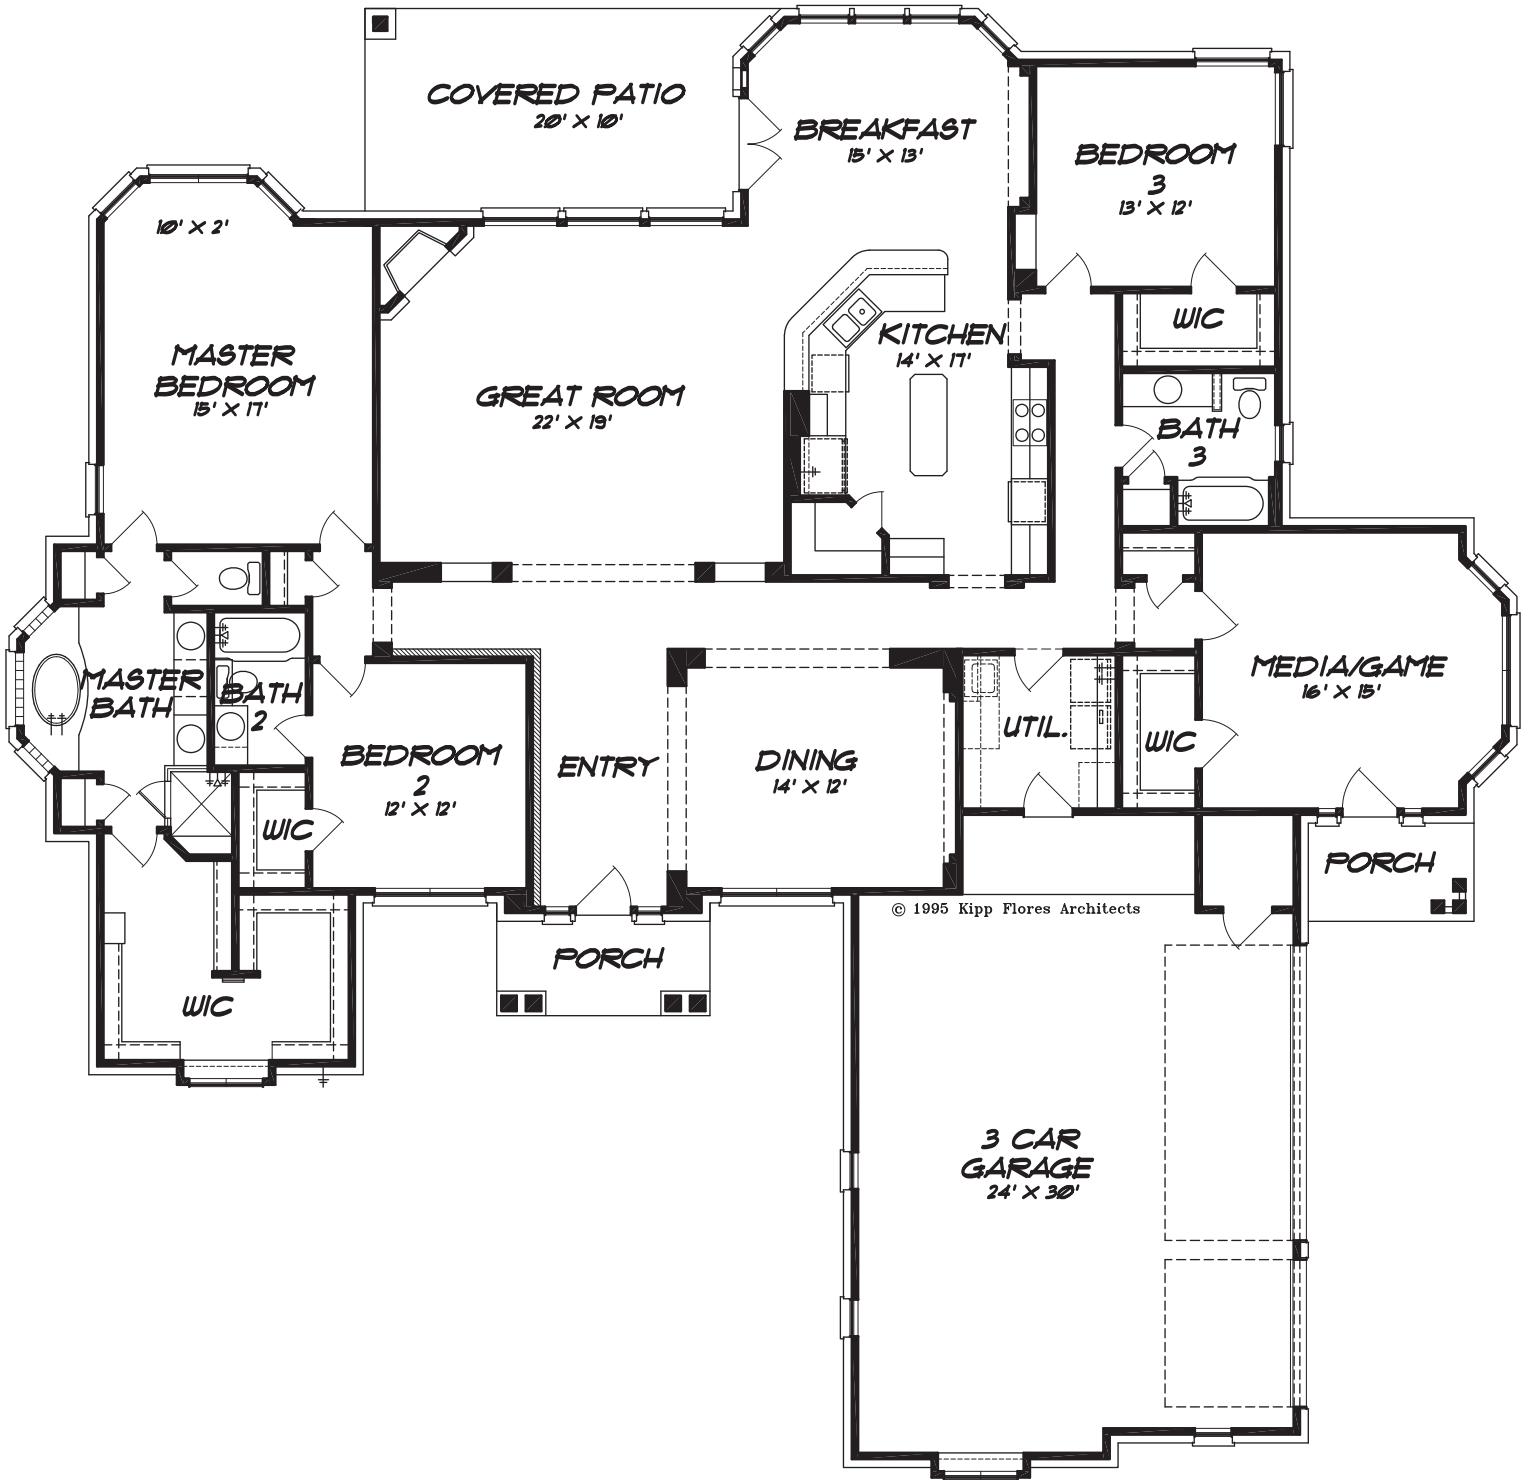

BUCKTHORN

- 3,075 square feet
- 3 Bedrooms / 3 Baths
- Great Room, Media Room & Formal Dining
- 3 Car Garage

© 1995 Kipp Flores Architects

Signature Collection
by spicewood COMMUNITIES

BUCKTHORN

Signature Collection
by  spicewood
COMMUNITIES