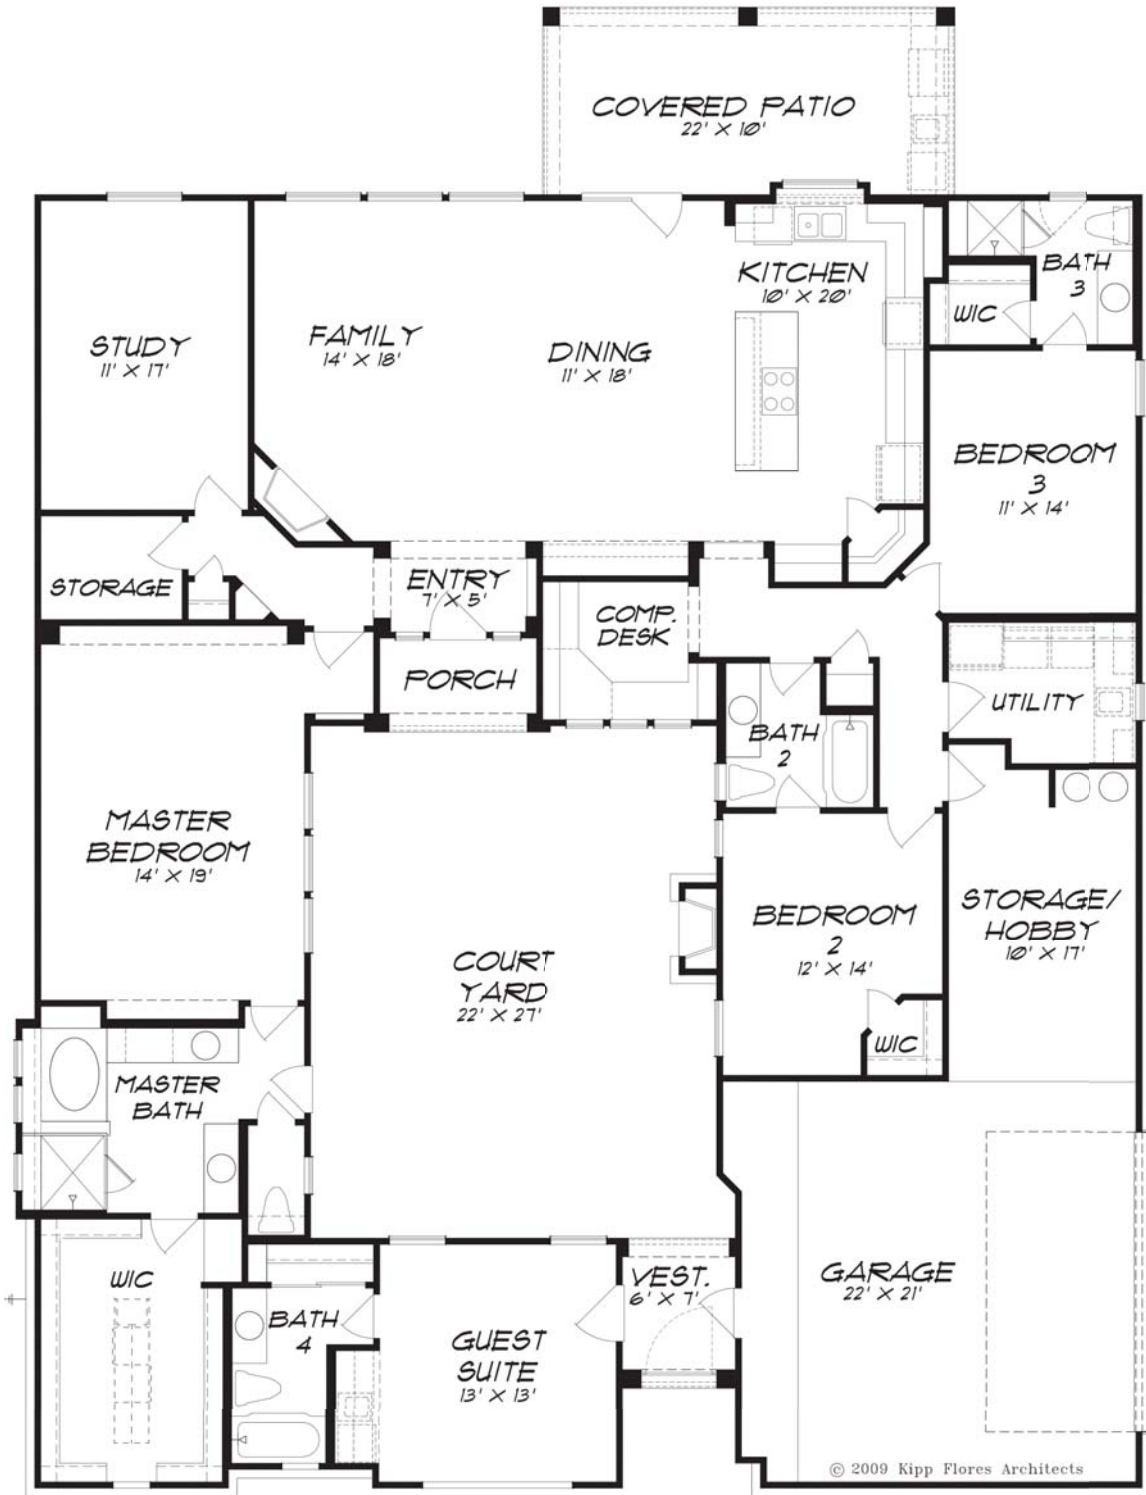

# PERSIMMON

- 2717 Square feet
- 4 bedroom / 4 bath
- Guest Suite, Courtyard, Study
- 2.5 Car Garage