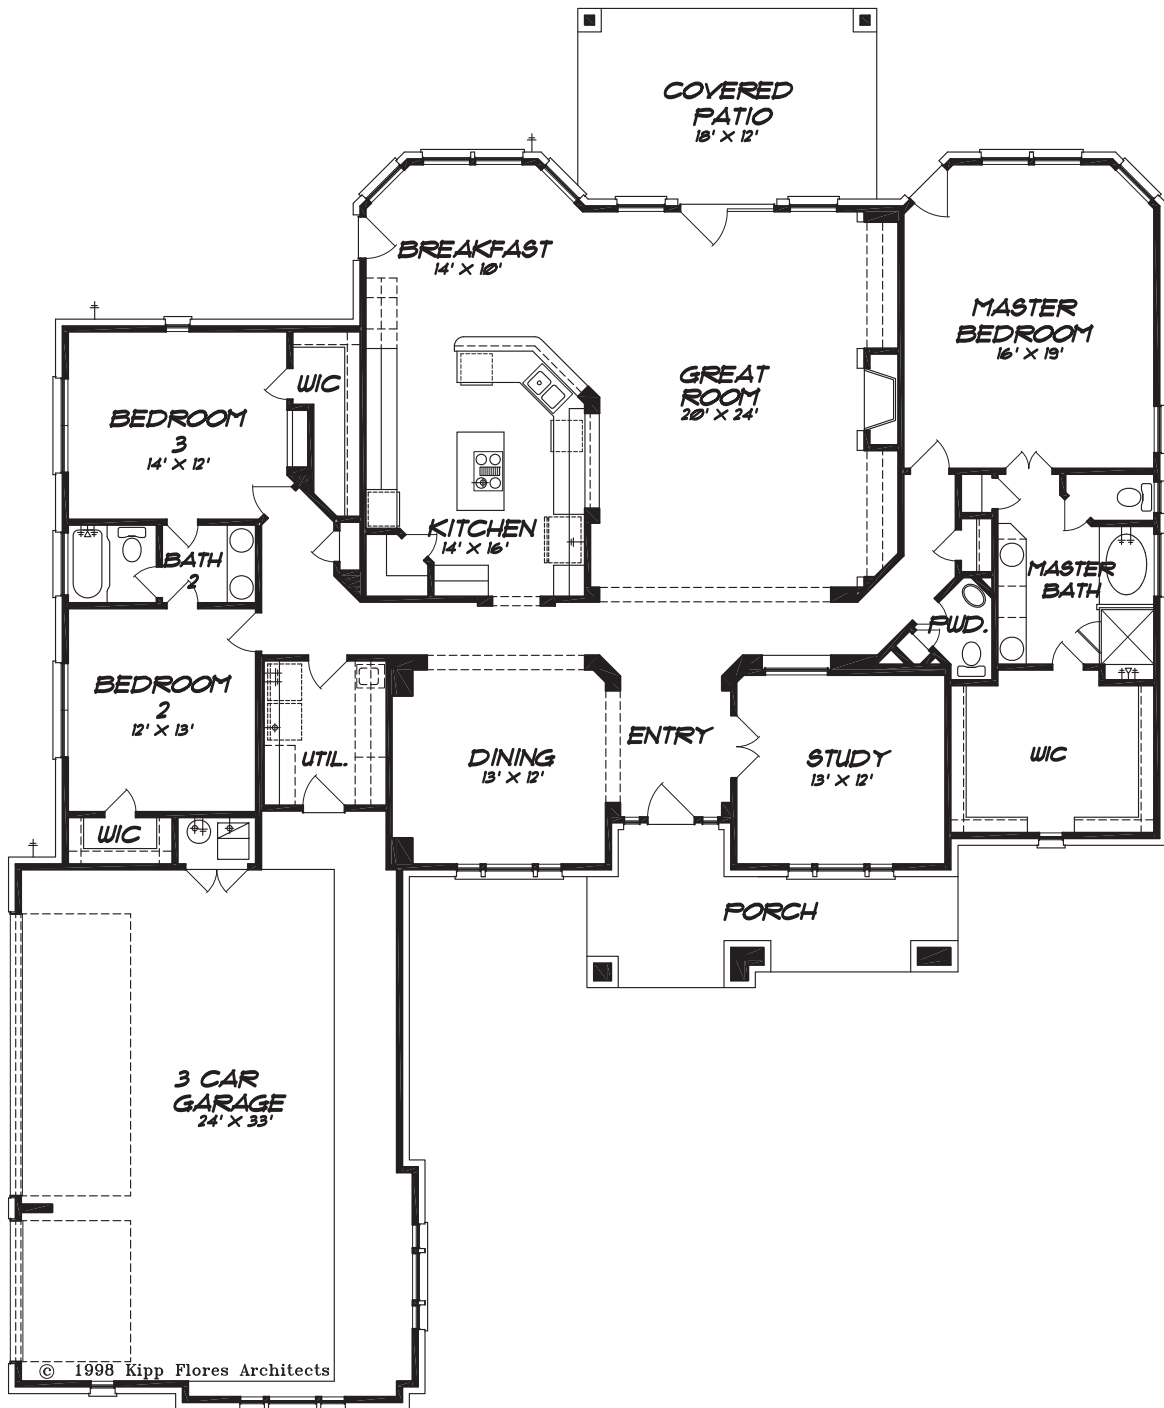

PINYON

- 2,894 square feet
- 3 Bedrooms / 2.5 Baths
- Great Room, Study & Formal Dining
- 3 Car Garage

PINYON

Signature Collection
by  spicewood
COMMUNITIES