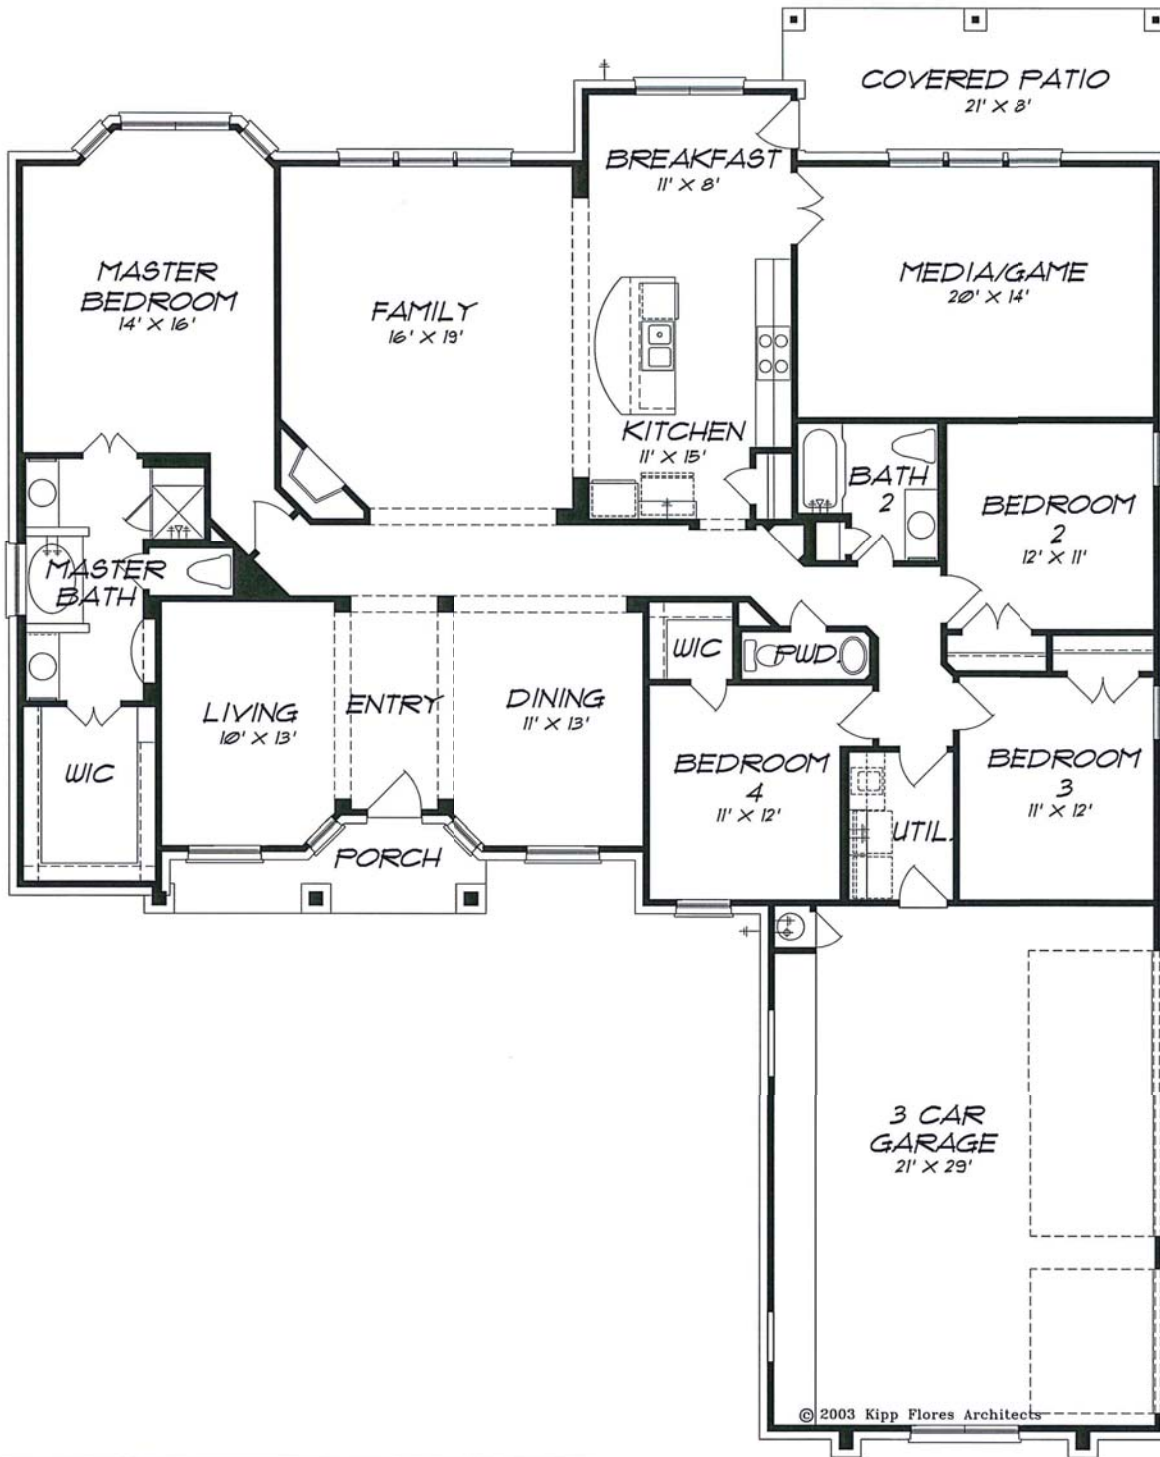

YAUPON

- 2,723 square feet
- 4 Bedrooms / 2.5 Baths
- Living, Family, Game Room & Formal Dining
- 3 Car Garage

YAUPON

Signature Collection
by  spicewood
COMMUNITIES